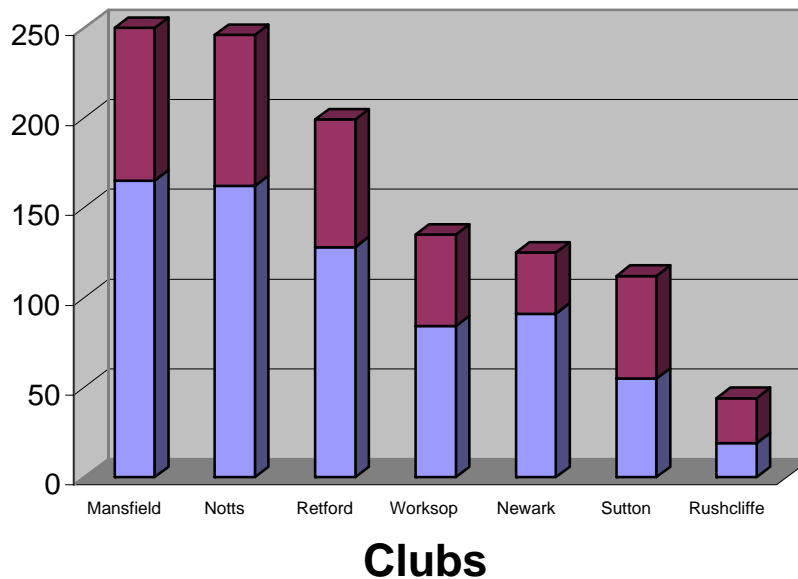

Notts Mini League

Harvey Haddon Nottingham

Sunday 10th June 2007

Match 2

Overall results

Position	Code	Club	track	field	Total
1 st	M	Mansfield	165	90	255
2 nd	X	Notts	162	84	246
3 rd	T	Retford	128	71	199
4 th	W	Worksop	84	51	135
5 th	B	Newark	91	34	125
6 th	S	Sutton	55	57	112
7 th	A	Rushcliffe	19	25	44

Mini League Track & Field